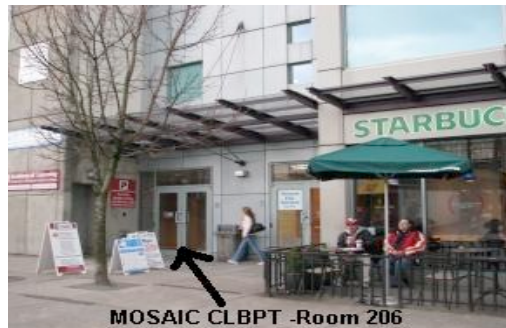

English Test at MOSAIC - CLBPT

Test appointment: _____

Room 206, 2555 Commercial Drive
Near the Broadway Skytrain station
Near East 10th Avenue and Commercial

- Bring **photo identification** such as a Permanent Resident Card or BC Driver's License.
- The CLB Test takes about 1 ½ hours.
- You will get a copy of your results.

MOSAIC CLBPT Service – 604-708-3905

English Test at MOSAIC - CLBPT

Test appointment: _____

Room 206, 2555 Commercial Drive
Near the Broadway Skytrain station
Near East 10th Avenue and Commercial

- Bring **photo identification** such as a Permanent Resident Card or BC Driver's License.
- The CLB Test takes about 1 ½ hours.
- You will get a copy of your results.