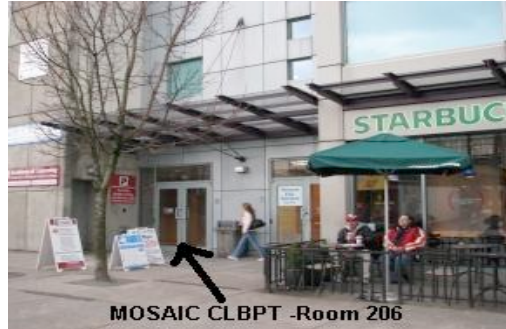

English Test at MOSAIC - CLBPT

Test appointment: _____

Room 206, 2555 Commercial Drive
Near the Broadway Skytrain station
Near East 10th Avenue and Commercial

- Bring **photo identification** such as a Permanent Resident Card or BC Driver's License.
- The CLB Test takes about 1 ½ hours.
- You will get a copy of your results.

MOSAIC CLBPT Service – 604-708-3905

English Test at MOSAIC - CLBPT

Test appointment: _____

Room 206, 2555 Commercial Drive
Near the Broadway Skytrain station
Near East 10th Avenue and Commercial

- Bring **photo identification** such as a Permanent Resident Card or BC Driver's License.
- The CLB Test takes about 1 ½ hours.
- You will get a copy of your results.